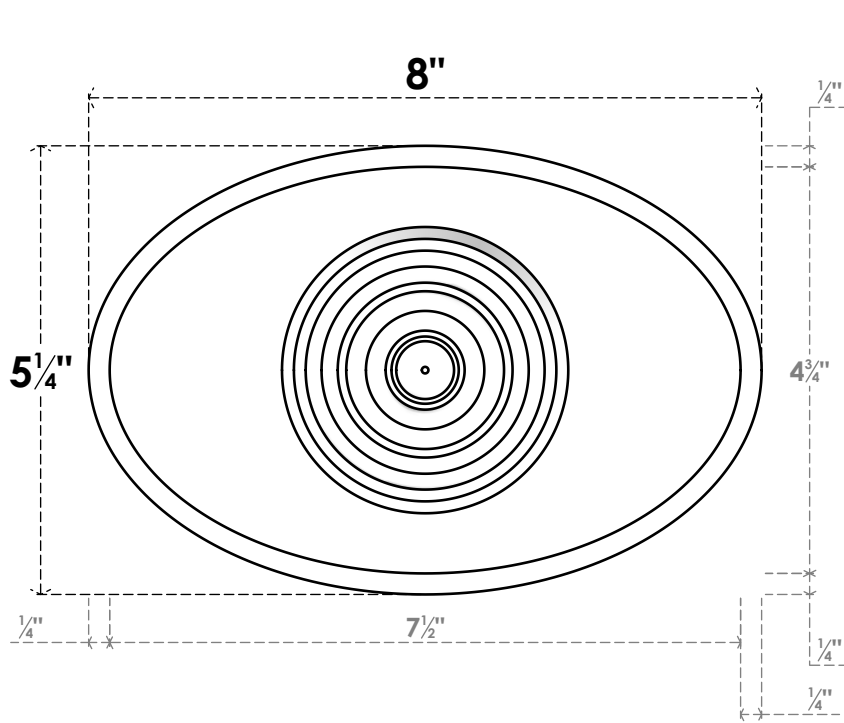

ROSP080X053X100DAL03

8"W X 5 1/4"H X 1"P STANDARD DALTON BULLSEYE ROSETTE WITH BEVELED EDGE, ARCHITECTURAL GRADE PVC

FRONT

SIDE

EKENA MILLWORK
 2300 WEST MAIN ST.
 CLARKSVILLE, TX 75426
 TOLL FREE: 866-607-0453
 WWW.EKENAMILLWORK.COM

NOTES

1. INSTALLATION TO BE COMPLETED IN ACCORDANCE WITH MANUFACTURER'S SPECIFICATIONS.
2. DRAWING MAY NOT BE TO SCALE
3. THIS DRAWING IS INTENDED FOR DESIGN AND PLANNING PURPOSES ONLY.
4. ALL INFORMATION CONTAINED HEREIN WAS CURRENT AT THE TIME OF DEVELOPMENT BUT MUST BE REVIEWED AND APPROVED BY THE PRODUCT MANUFACTURER TO BE CONSIDERED ACCURATE.
5. ARCHITECTURAL GRADE PVC PRODUCTS ARE MADE FROM EXPANDED CELLULAR PVC AND COME NATURALLY WHITE BUT MAY BE PAINTED