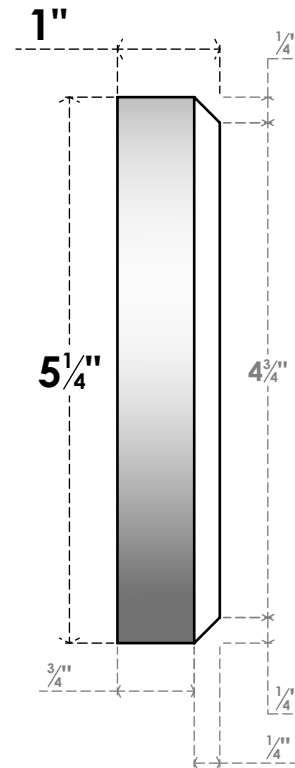

ROSP080X053X100DAL03

8"W X 5 1/4"H X 1"P STANDARD DALTON BULLSEYE ROSETTE WITH BEVELED EDGE, ARCHITECTURAL GRADE PVC

FRONT

SIDE

EKENA MILLWORK
 2300 WEST MAIN ST.
 CLARKSVILLE, TX 75426
 TOLL FREE: 866-607-0453
 WWW.EKENAMILLWORK.COM

NOTES

1. INSTALLATION TO BE COMPLETED IN ACCORDANCE WITH MANUFACTURER'S SPECIFICATIONS.
2. DRAWING MAY NOT BE TO SCALE
3. THIS DRAWING IS INTENDED FOR DESIGN AND PLANNING PURPOSES ONLY.
4. ALL INFORMATION CONTAINED HEREIN WAS CURRENT AT THE TIME OF DEVELOPMENT BUT MUST BE REVIEWED AND APPROVED BY THE PRODUCT MANUFACTURER TO BE CONSIDERED ACCURATE.
5. ARCHITECTURAL GRADE PVC PRODUCTS ARE MADE FROM EXPANDED CELLULAR PVC AND COME NATURALLY WHITE BUT MAY BE PAINTED